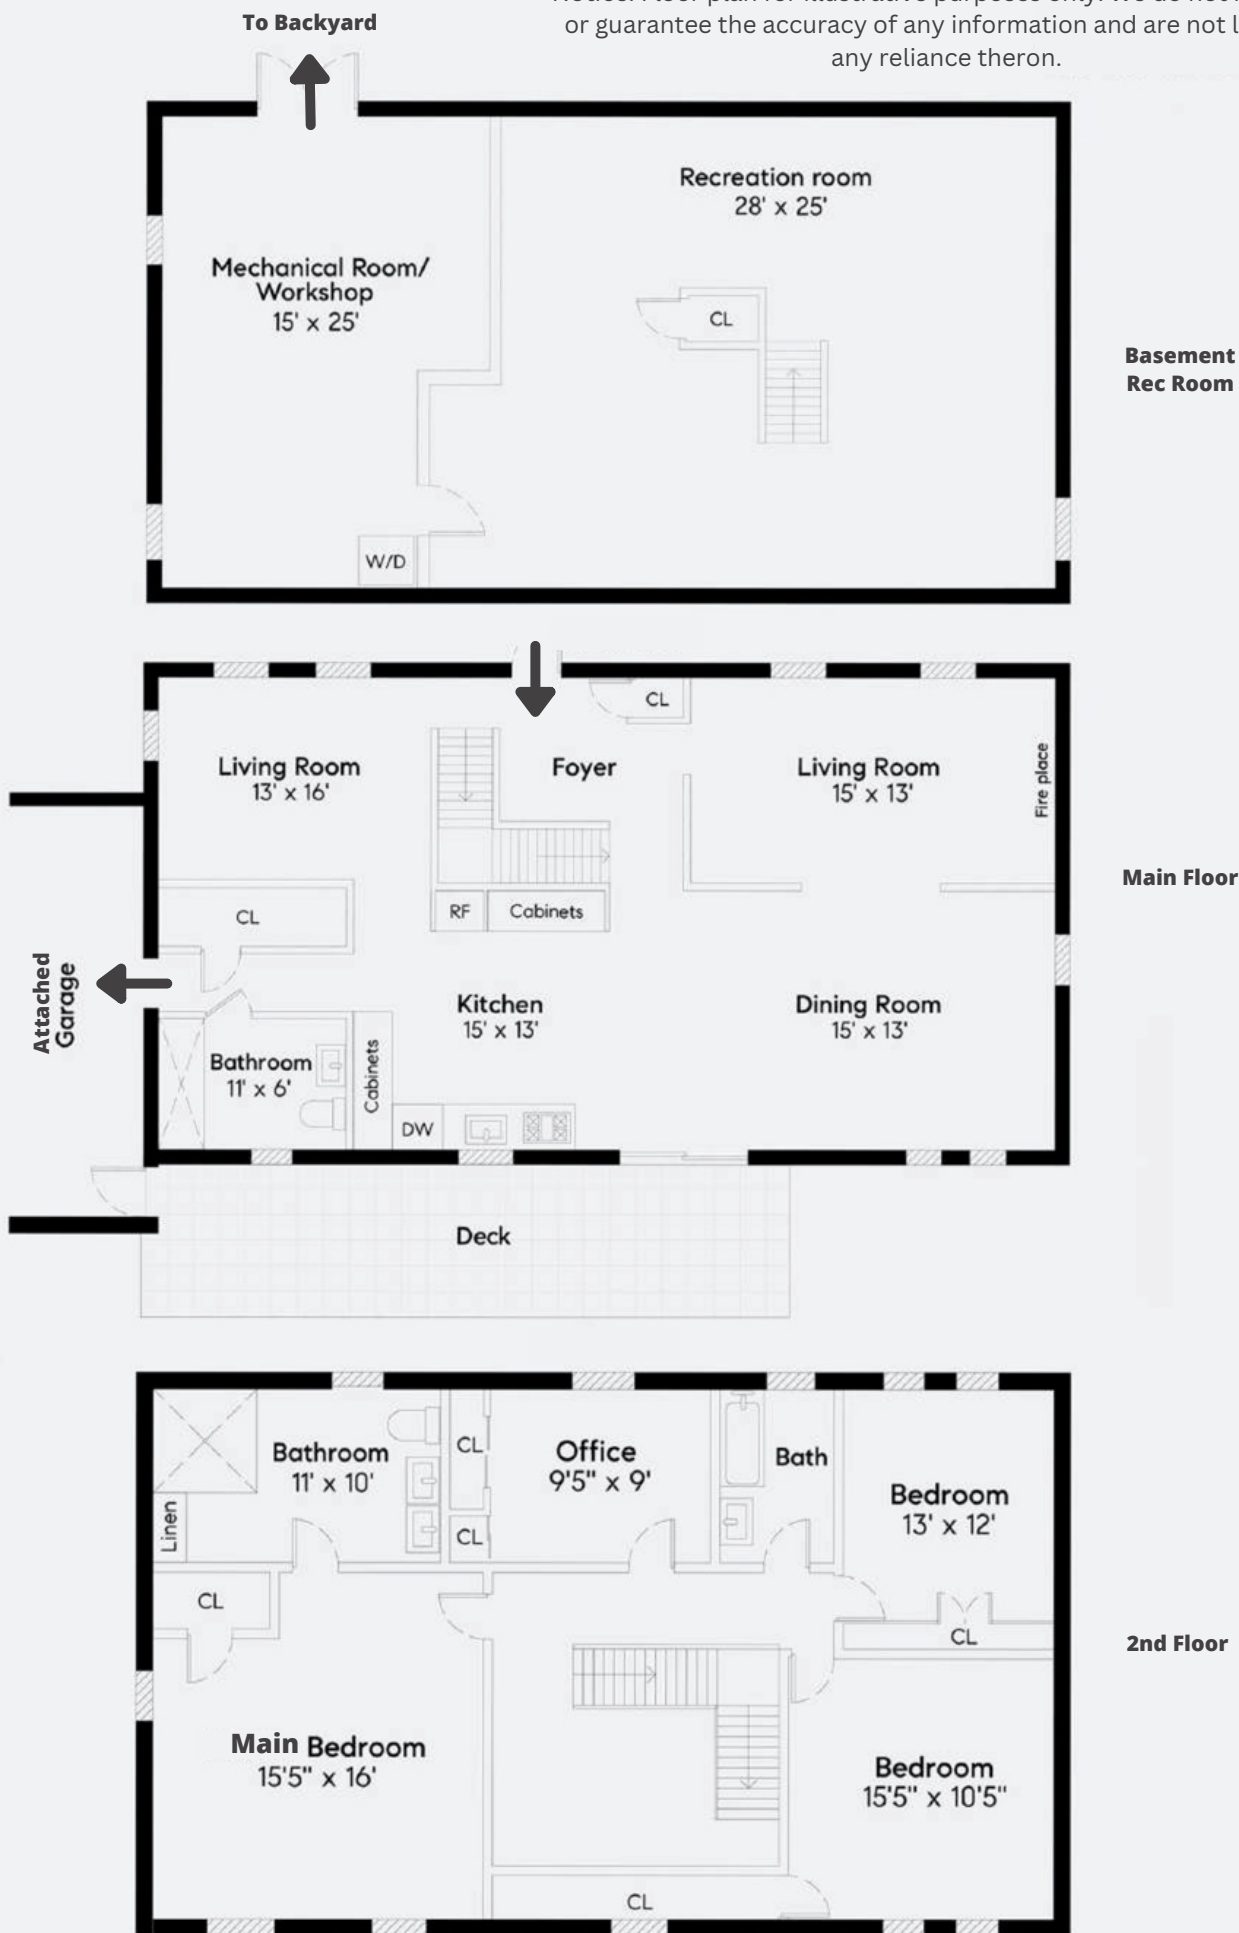

Notice: Floor plan for illustrative purposes only. We do not represent or guarantee the accuracy of any information and are not liable for any reliance thereon.

# Woods Edge House

Barryville, NY | Sullivan County Catskills